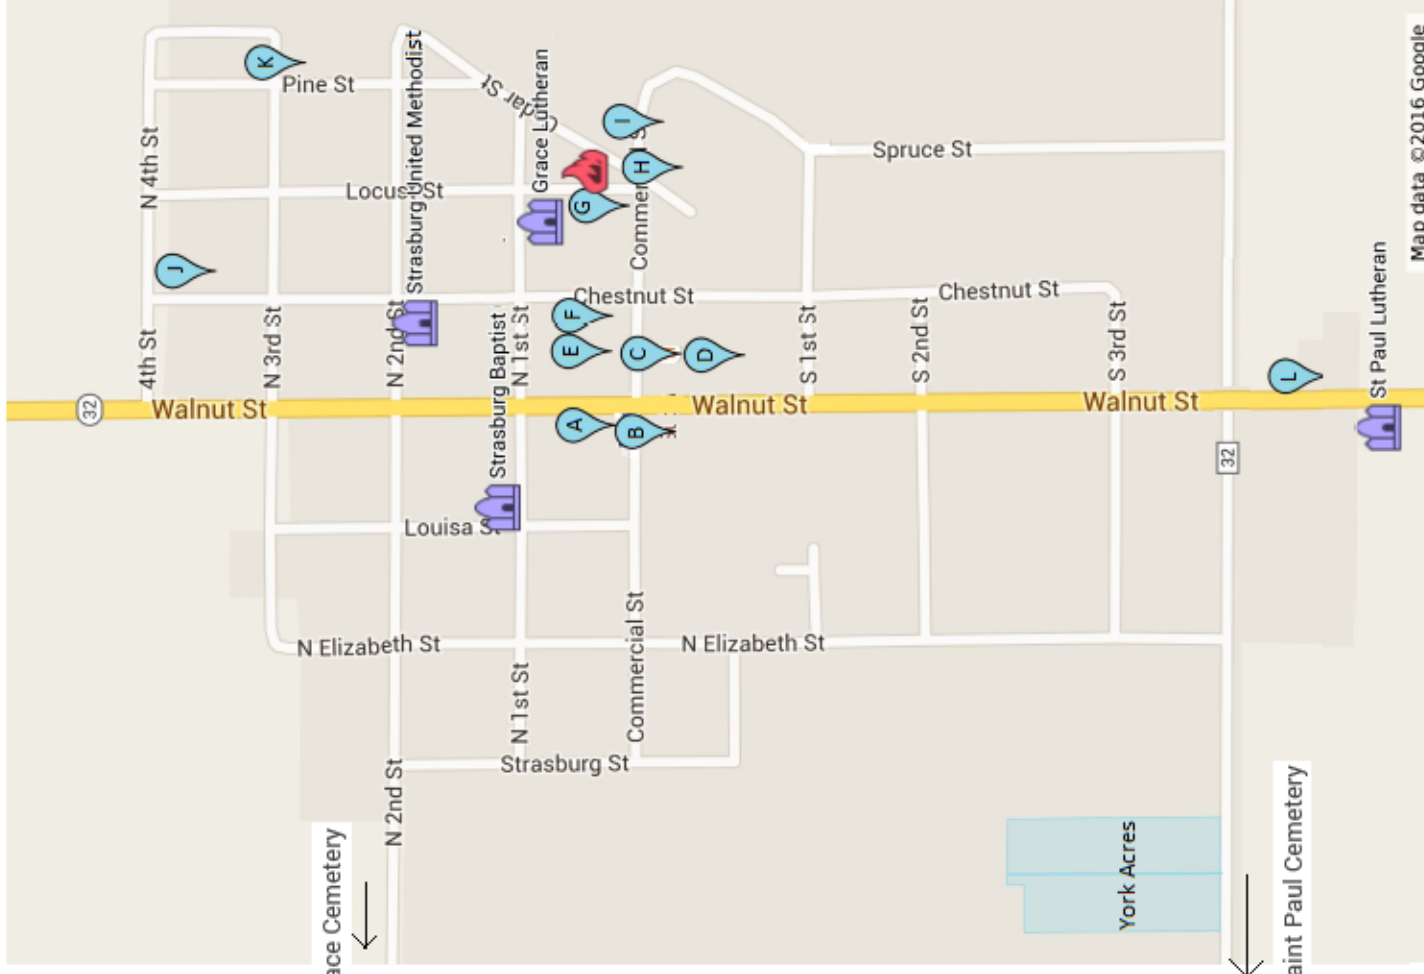

Places to Visit in Town

- Krile Auction Service
- 32 Below
- Subway
- Marathon Gas
- Community Center
- Shelby County State Bank
- Veteran's Memorial
- Looking for Lincoln
- Community Park
- Junk to Gems
- Edward's Crafts
- Olivier's Country Creations

Grace Cemetery

- York Acres
- York Drive

In Case of an Emergency

- Strasburg Fire Protection
  217-644-3121
  OR Call 911

Churches and Cemeteries

- St Paul Lutheran Church
- Grace Lutheran Church
- Strasburg Baptist Church
- United Methodist Church

- Grace Cemetery
  - GPS Coordinates: 39.35373, -88.62745
- Saint Paul Cemetery
  - GPS Coordinates: 39.3383, -88.6383

Places to Visit Nearby

- His Glories Farm
  - GPS Coordinates: 39.3605, -88.63553
- Hidden Springs State Forest
  - GPS Coordinates: 39.31523, -88.68713

Village of Strasburg, Illinois

<http://www.strasburgil.com/>

217-644-3007

Discover the
Garden Gnomes
of Strasburg
Throughout the
Village

Map data ©2016 Google